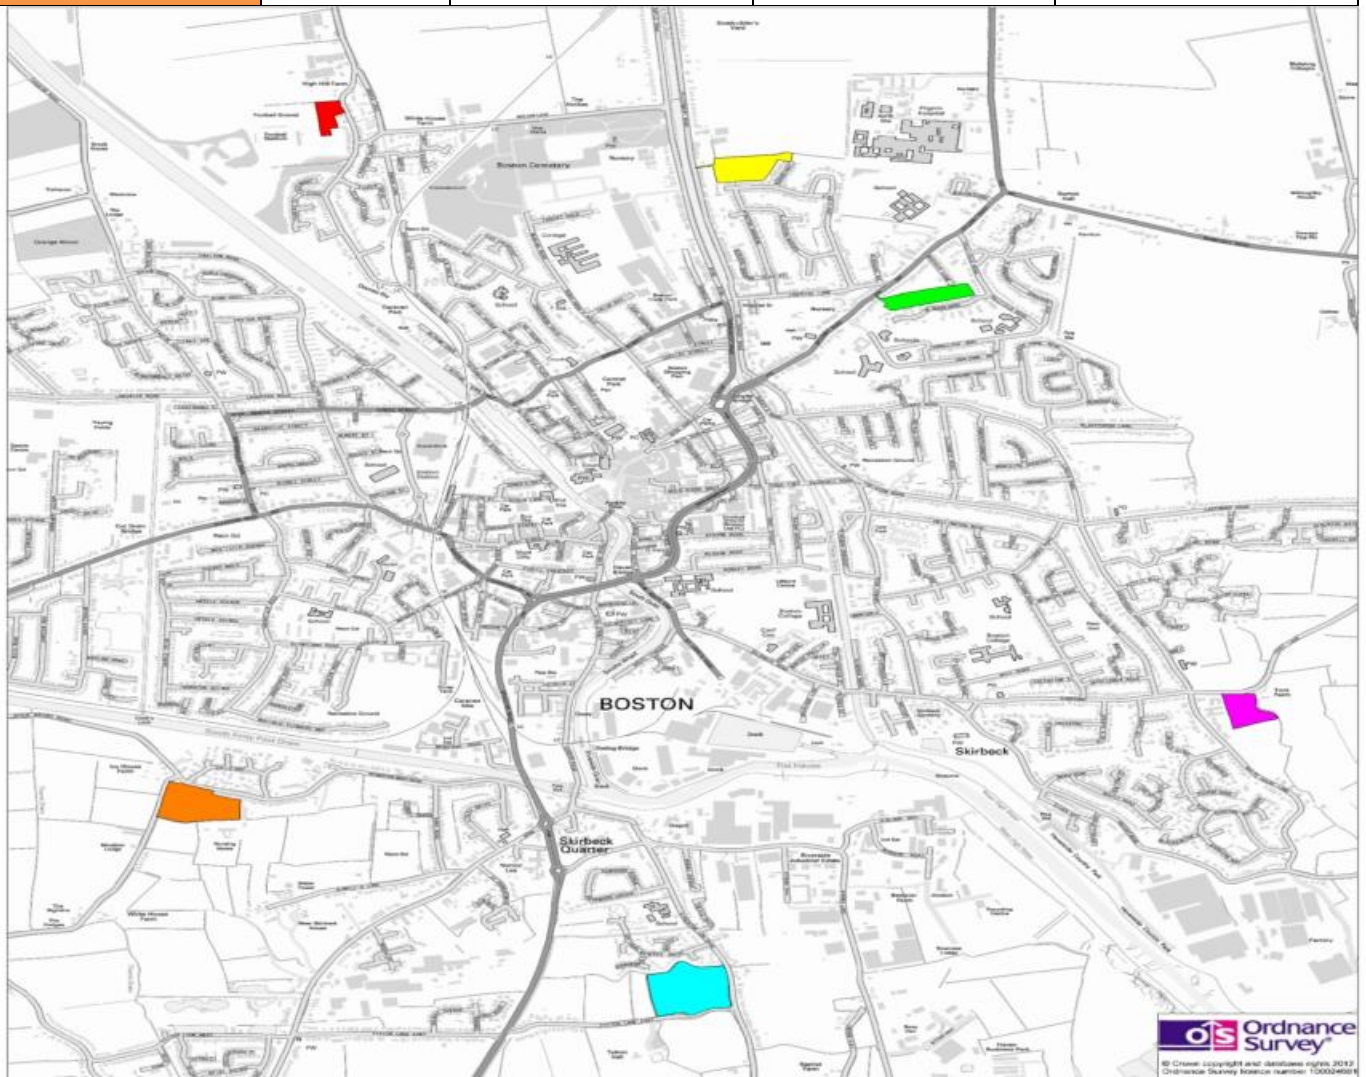

Allotment map and contacts 2024

Location	Chair/ contact	landline	email	Mobile
Tattershall Road	Darien Long		darienlong@btinternet.com	07903594359
Willoughby Road	Secretary		admin@wraa.org.uk	07818848850
Spilsby Road	Mr Neil Watson	(01205) 360385	Neilwat57@gmail.com	07773461854
Toot Lane	David Kime		tootlaneallotmentspe21@gmail.com	07952573903
Wyberton Low Rd (Cuckoo Land)	Liz Carr	(01205) 724271	clasecretary@hotmail.com	
Wyberton West Road	Secretary		wybertonwestallotment@outlook.com	

 Willoughby Road, Boston

 Spilsby Road, Boston

 Toot Lane, Fishtoft

 Wyberton Low Road, Boston

 Wyberton West Road, Boston

 Tattershall Road, Boston