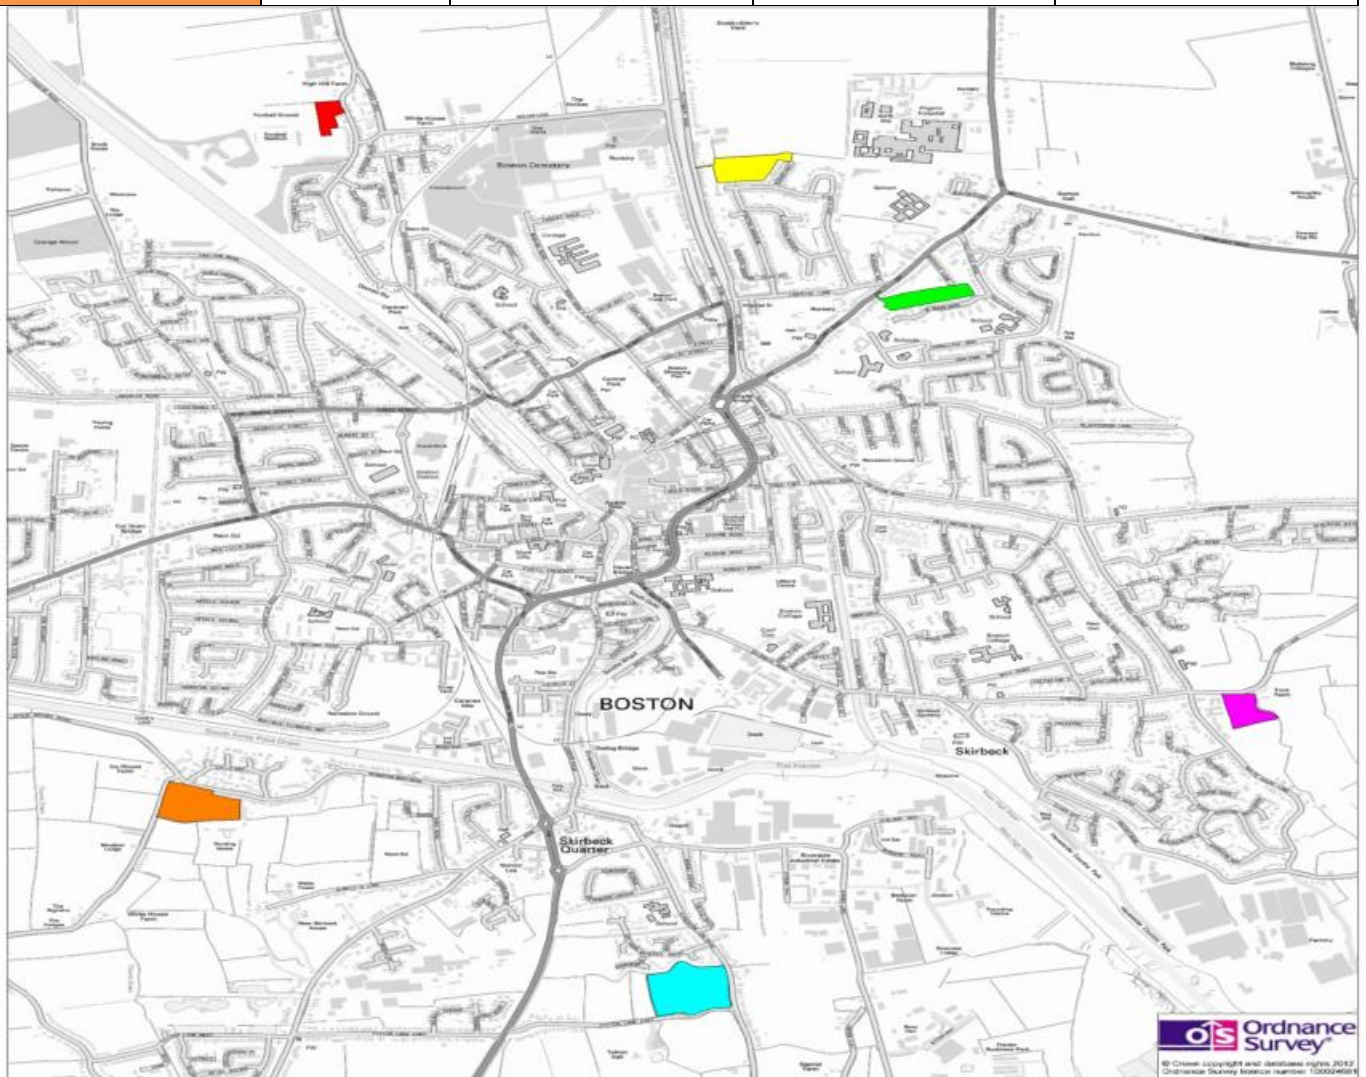

Allotment map and contacts 2024

Location	Chair/ contact	landline	email	Mobile
Tattershall Road	Darien Long		darienlong@btinternet.com	07903594359
Willoughby Road	Secretary		admin@wraa.org.uk	07818848850
Spilsby Road	Mr Neil Watson	(01205) 360385	Neilwat57@gmail.com	07773461854
Toot Lane	Richard Lenton Barry Gillock		tootlaneallotmentspe21@gmail.com	07778 516370 07800 911118
Wyberton Low Rd (Cuckoo Land)	Liz Carr	(01205) 724271	claasecretary@hotmail.com	
Wyberton West Road	Secretary		wybertonwestallotment@outlook.com	

- | | |
|---|--|
|  Willoughby Road, Boston |  Wyberton Low Road, Boston |
|  Spilsby Road, Boston |  Wyberton West Road, Boston |
|  Toot Lane, Fishtoft |  Tattershall Road, Boston |