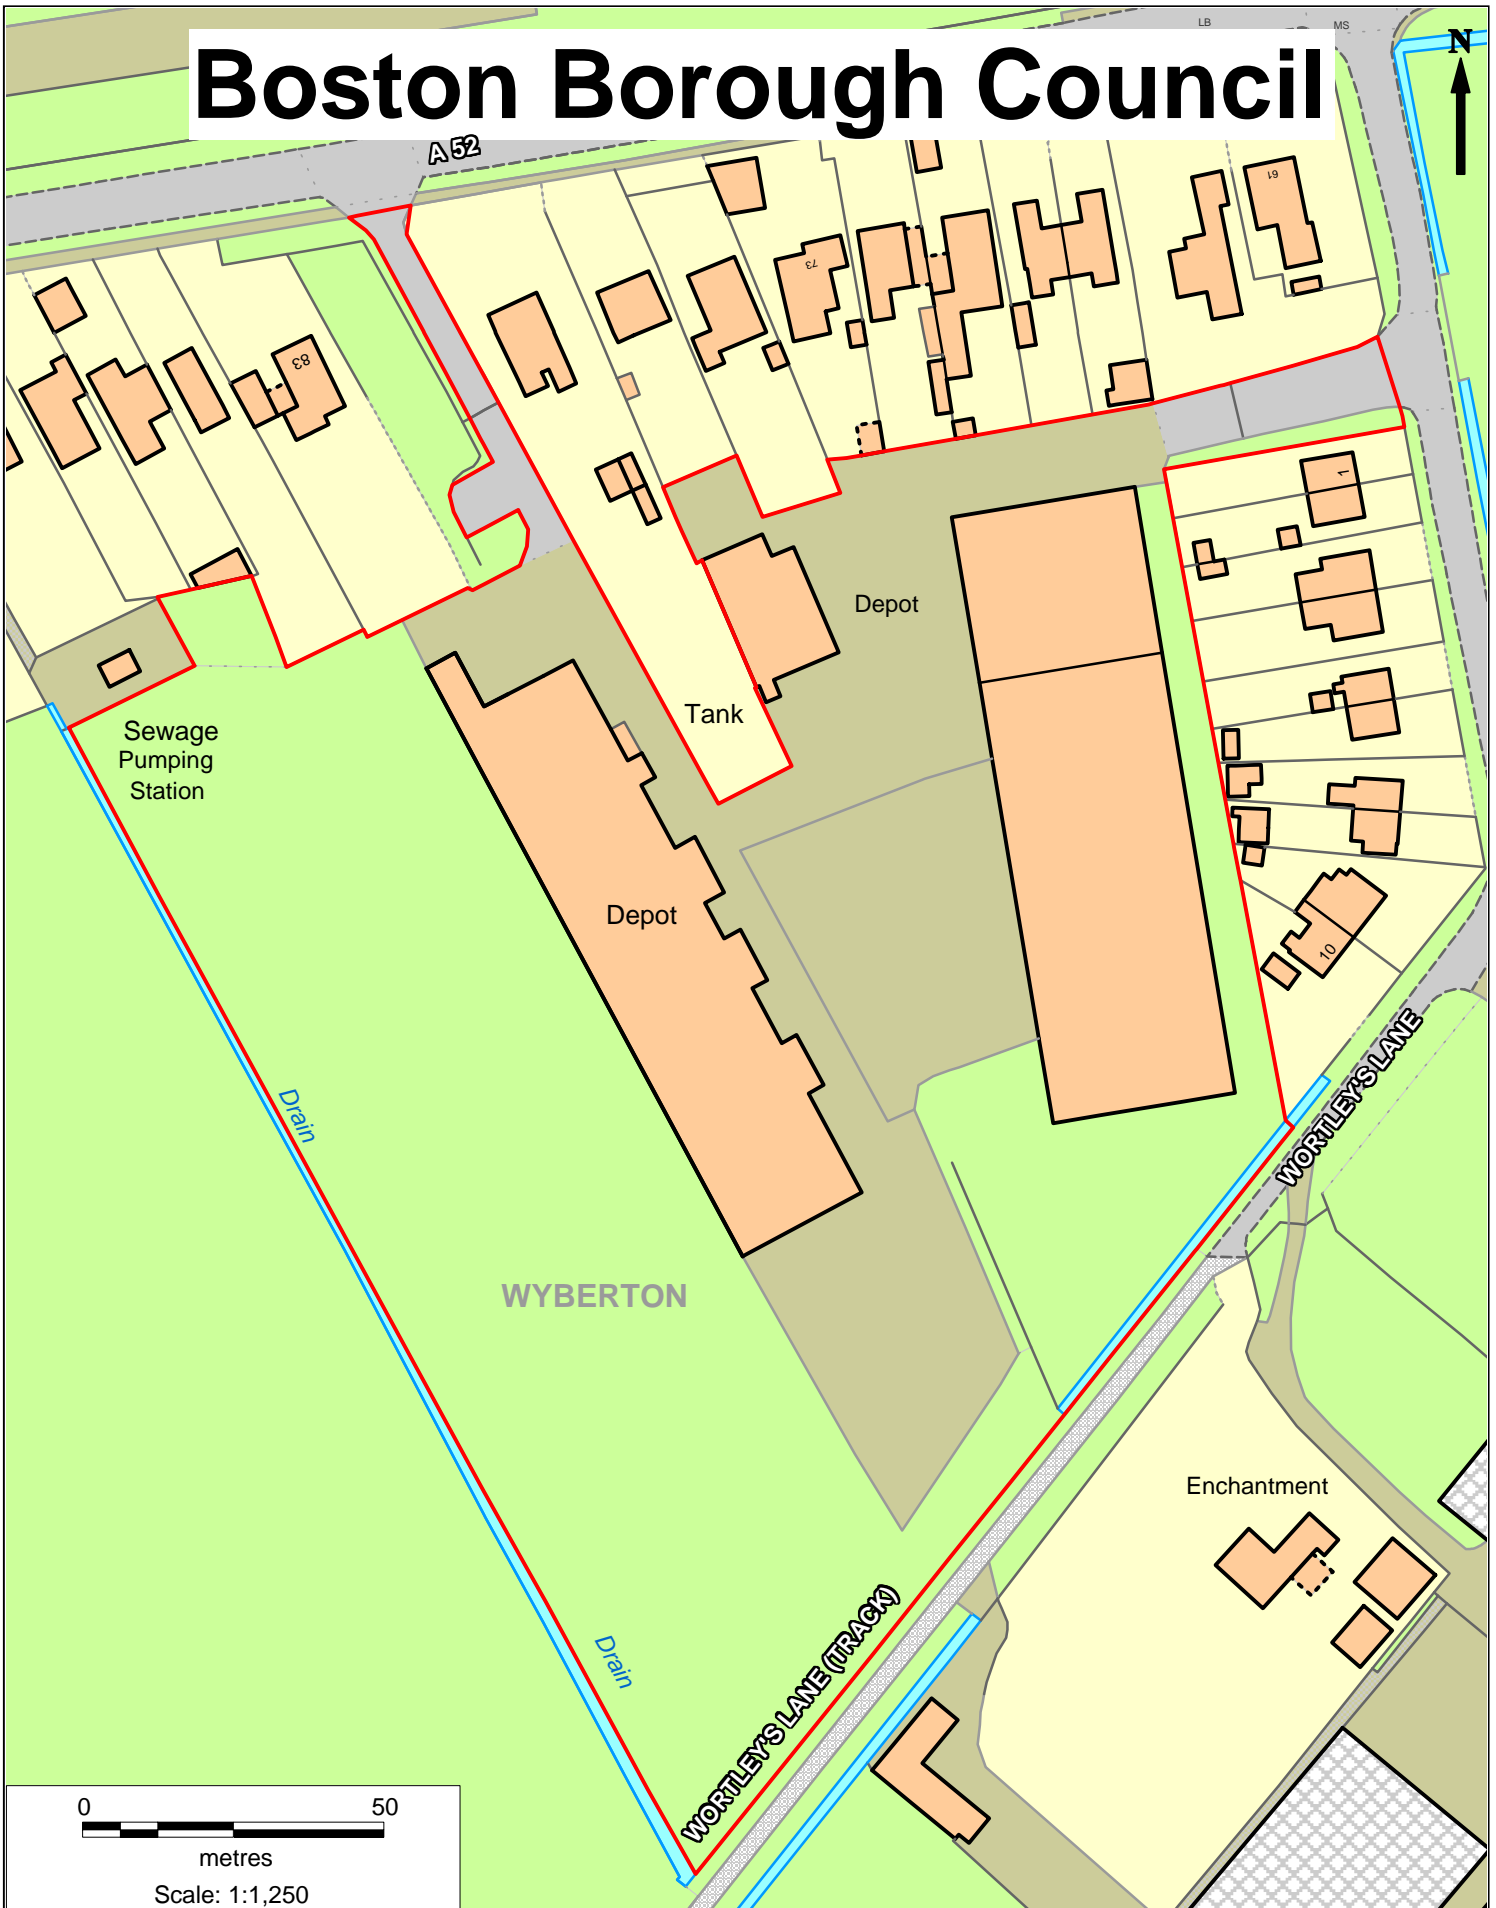

Boston Borough Council

0 50

metres

Scale: 1:1,250

BLR/BOS/015
Land to the south of Swineshead Road
Boston
PE21 7JG

© Crown copyright and database rights 2017
Ordnance Survey licence number 100024661